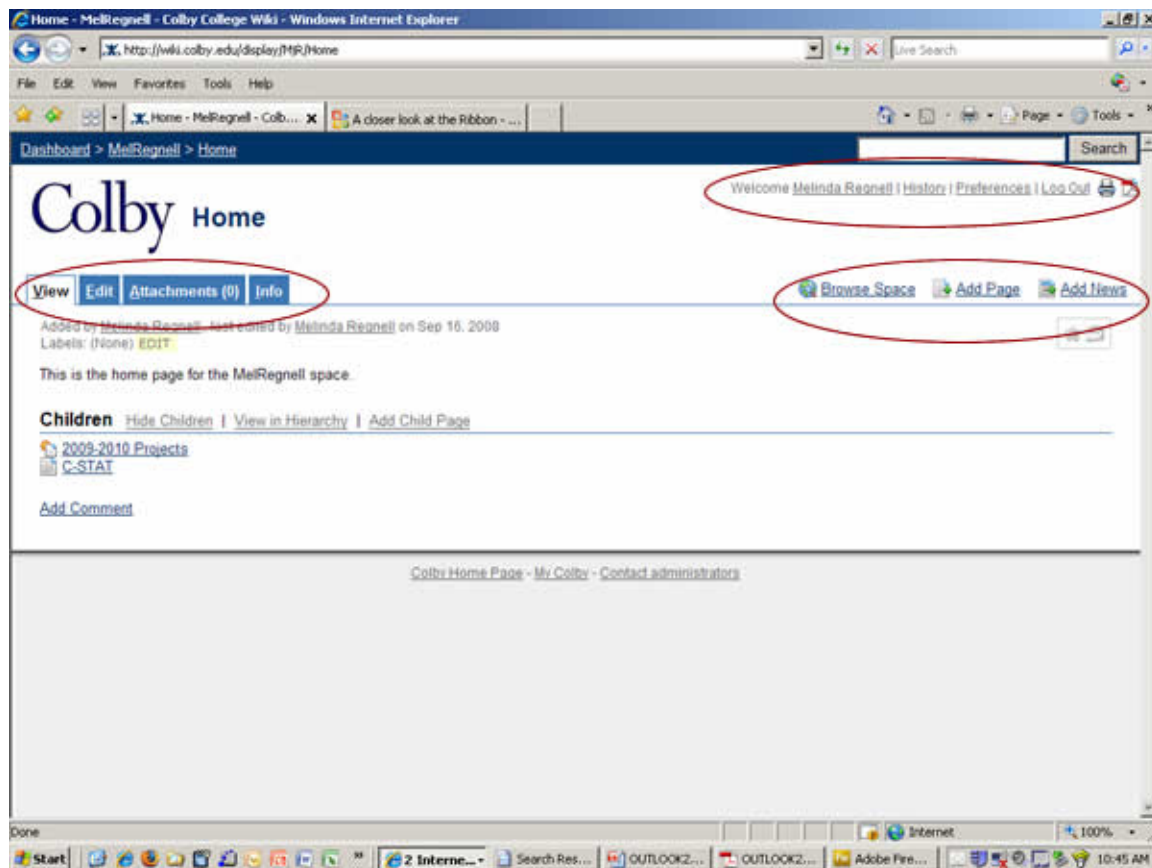

What's New in Confluence 3.0

Visually

If you used the default theme, your old pages look like this:

After the upgrade, the default theme looks like this:

1. The **BROWSE** command has moved to the top-right of the page
2. The **EDIT**, **ADD**, **HISTORY** and **TOOLS** have been consolidated and moved to the right-hand side of the page under the new **TOOLS** dropdown

3. Adding **LABELS** is now a more intuitive link

New Macros

Confluence 3.0 introduces the Macro Browser, a new way for users of all experience levels to build content-rich pages in seconds. The macro browser exposes the macros in your Confluence site - charts, task lists, photo galleries, RSS feeds and more - through a point-and-click graphical interface.