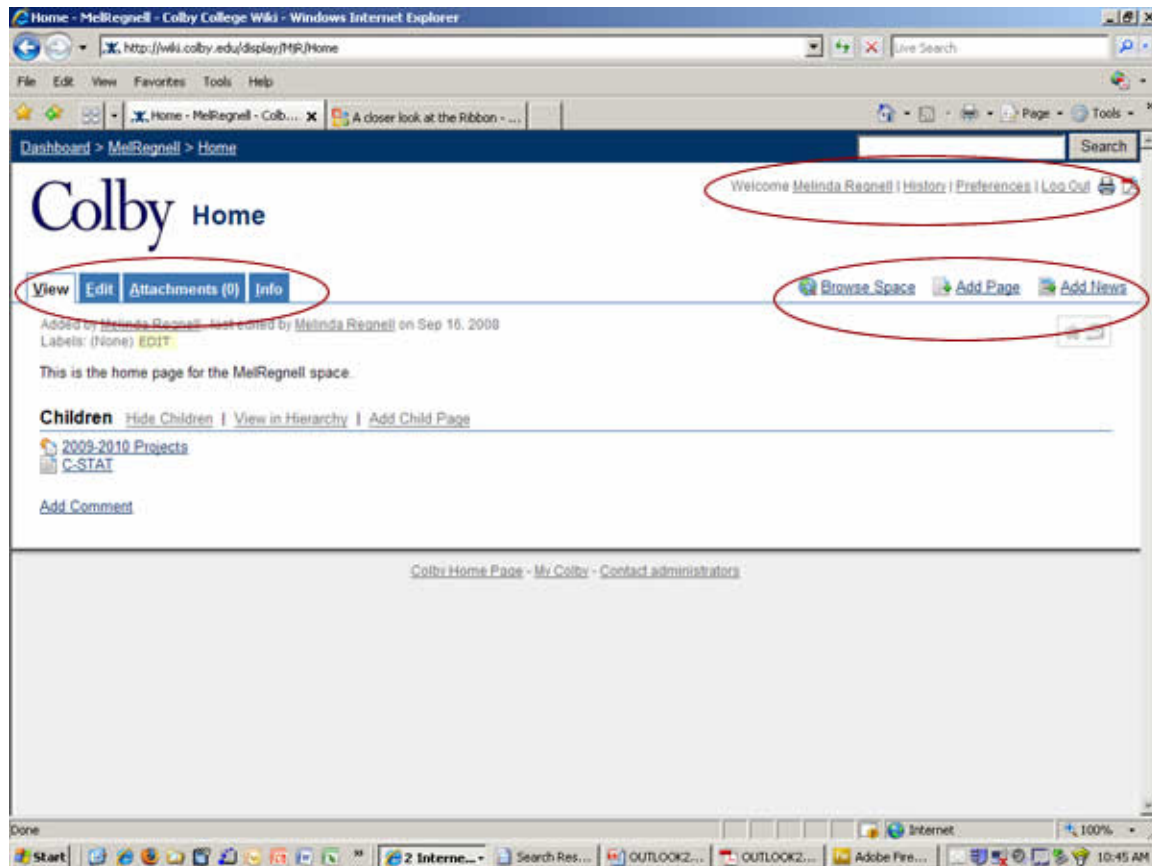

What's New in Confluence 3.0

Visually

If you used the default theme, your old pages look like this:

After the upgrade, the default theme looks like this:

1. The **BROWSE** command has moved to the top-right of the page
2. The **EDIT**, **ADD**, **HISTORY** and **TOOLS** have been consolidated and moved to the right-hand side of the page under the new **TOOLS** dropdown

3. Adding **LABELS** is now a more intuitive link

New Macros

Confluence 3.0 introduces the Macro Browser, a new way for users of all experience levels to build content-rich pages in seconds. The macro browser exposes the macros in your Confluence site - charts, task lists, photo galleries, RSS feeds and more - through a point-and-click graphical interface.